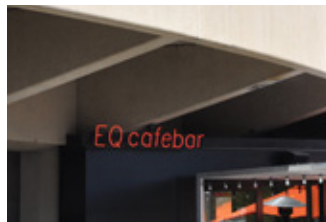

Illuminated

- custom design & fabrication ■ neon, cold cathode & L.E.D. feature lighting ■ illuminated signs
- corporate identification ■ directional & reception signs ■ architectural signs ■ pylon & gaming signs ■ urban art
- large format graphics ■ 3D acrylic & metal fabrication ■ computer cut lettering ■ conversions, service & maintenance