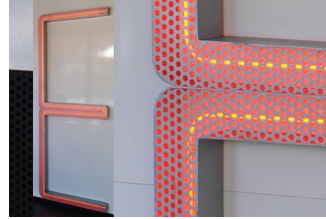

Feature Lighting

- custom design & fabrication ■ neon, cold cathode & L.E.D. feature lighting ■ illuminated signs
- corporate identification ■ directional & reception signs ■ architectural signs ■ pylon & gaming signs ■ urban art
- large format graphics ■ 3D acrylic & metal fabrication ■ computer cut lettering ■ conversions, service & maintenance