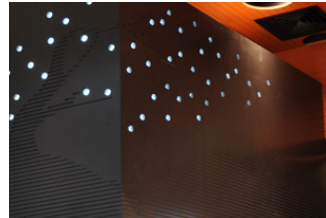

Feature Lighting

- custom design & fabrication ■ neon, cold cathode & L.E.D. feature lighting ■ illuminated signs
- corporate identification ■ directional & reception signs ■ architectural signs ■ pylon & gaming signs ■ urban art
- large format graphics ■ 3D acrylic & metal fabrication ■ computer cut lettering ■ conversions, service & maintenance