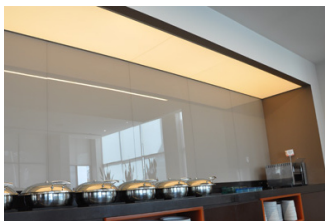

Feature Lighting

- custom design & fabrication ■ neon, cold cathode & L.E.D. feature lighting ■ illuminated signs
- corporate identification ■ directional & reception signs ■ architectural signs ■ pylon & gaming signs ■ urban art
- large format graphics ■ 3D acrylic & metal fabrication ■ computer cut lettering ■ conversions, service & maintenance