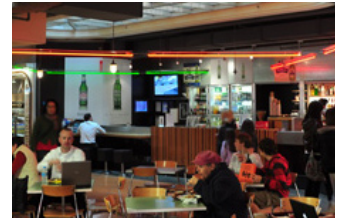

Feature Lighting

- custom design & fabrication ■ neon, cold cathode & L.E.D. feature lighting ■ illuminated signs
- corporate identification ■ directional & reception signs ■ architectural signs ■ pylon & gaming signs ■ urban art
- large format graphics ■ 3D acrylic & metal fabrication ■ computer cut lettering ■ conversions, service & maintenance